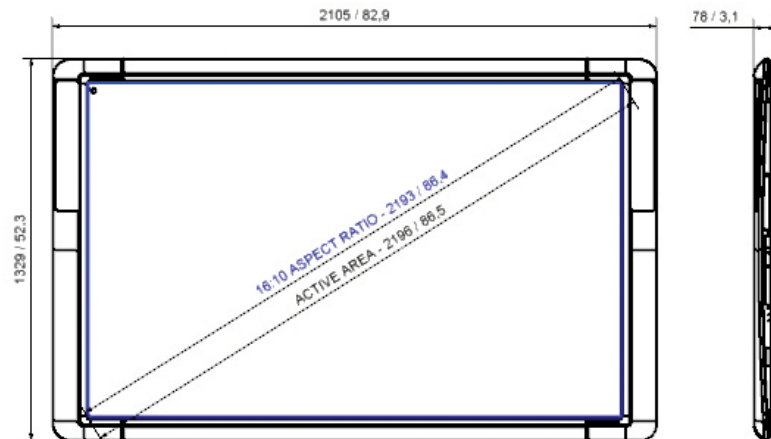

ActivWand 50

Wireless, battery-free and extended reach input device for the ActivBoard – 540mm (21.2in) in length; "left click", cursor and hover, just like a mouse

TECHNICAL DRAWING

ActivBoard 378 Pro

ActivBoard 387 Pro

ActivBoard 395 Pro

ActivBoard Systems/Boards SS 07/11 V1.2 UK

©2011 Promethean Limited. All rights reserved. Promethean Ltd. is owner of a number of trademarks in several jurisdictions across the world. Any third-party product and company names are mentioned for identification purposes only and may be trademarks of their respective owners. ¹Applicable Terms and Conditions for warranty and support available at www.PrometheanWorld.com/ActivCare. All dimensions +/- 5mm (0.2in). All weights +/- 0.9kg (2lb). Product Specifications are subject to change without notice. www.PrometheanWorld.com

ACTIVBOARD SPECIFICATIONS BY MODEL

Model	ActivBoard 378 Pro	ActivBoard 387 Pro	ActivBoard 395 Pro
ActivBoard Size	78in	87in	95in
Resolution	12800 x 9200	14600 x 9200	17200 x 9200
Screen Formats	4:3	16:10	16:9
Overall Dimensions	1868mm x 1329mm (73.5in x 52.3in)	2105mm x 1329mm (82.9in x 52.3in)	2412mm x 1329mm (95in x 52in)
Active Area Dimensions	1628mm x 1175mm (64in x 46in)	1865mm x 1175mm (73in x 46in)	2172mm x 1175mm (86in x 46in)
Active Area Diagonal	2000mm (78.7in)	2196mm (86.5in)	2462mm (96.9in)
Actual Image Diagonal	1958mm (77.1in)	2193mm (86.4in)	2397mm (94.4in)
Board Weight	28kg (61.7lb)	31kg (68.3lb)	35kg (77.1lb)
Packed Weight	43kg (94.7lb)	47kg (103.6lb)	52kg (114.6lb)
Packed Dimensions	2025mm x 1500mm x 110mm (79.9in x 59in x 4.3in)	2270mm x 1500mm x 110mm (89.4in x 59in x 4.3in)	2570mm x 1500mm x 110mm (101.1in x 59in x 4.3in)