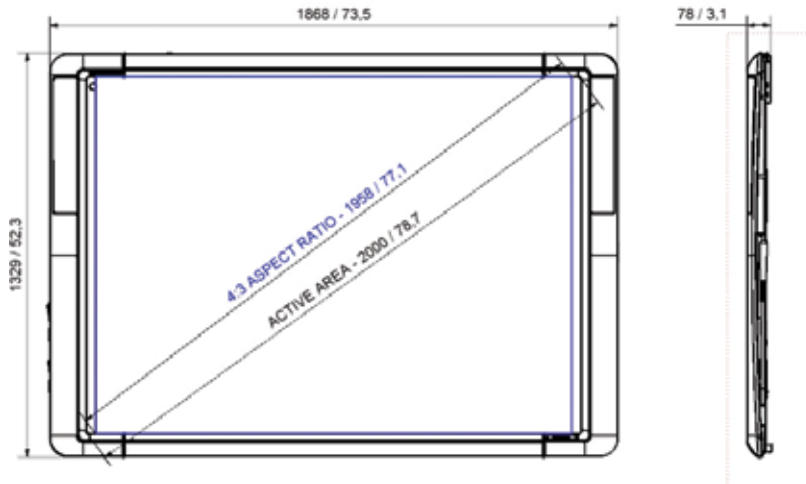

ActivWand 50

Wireless, battery-free and extended reach input device for the ActivBoard – 540mm (21.2in) in length; "left click", cursor and hover, just like a mouse

TECHNICAL DRAWING

ActivBoard 378 Pro

ActivBoard 387 Pro

ACTIVBOARD SPECIFICATIONS BY MODEL

Model	ActivBoard 378 Pro	ActivBoard 387 Pro	ActivBoard 395 Pro
ActivBoard Size	78in	87in	95in
Resolution	12800 x 9200	14600 x 9200	17200 x 9200
Screen Formats	4:3	16:10	16:9
Overall Dimensions	1868mm x 1329mm (73.5in x 52.3in)	2105mm x 1329mm (82.9in x 52.3in)	2412mm x 1329mm (95in x 52in)
Active Area Dimensions	1628mm x 1175mm (64in x 46in)	1865mm x 1175mm (73in x 46in)	2172mm x 1175mm (86in x 46in)
Active Area Diagonal	2000mm (78.7in)	2196mm (86.5in)	2462mm (96.9in)
Actual Image Diagonal	1958mm (77.1in)	2193mm (86.4in)	2397mm (94.4in)
Board Weight	28kg (61.7lb)	31kg (68.3lb)	35kg (77.1lb)
Packed Weight	43kg (94.7lb)	47kg (103.6lb)	52kg (114.6lb)
Packed Dimensions	2025mm x 1500mm x 110mm (79.9in x 59in x 4.3in)	2270mm x 1500mm x 110mm (89.4in x 59in x 4.3in)	2570mm x 1500mm x 110mm (101.1in x 59in x 4.3in)