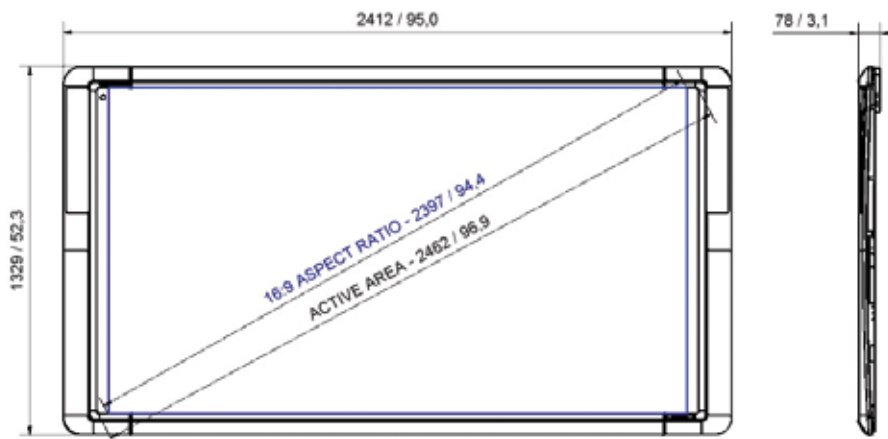

ActivWand 50

Wireless, battery-free and extended reach input device for the ActivBoard – 540mm (21.2in) in length; "left click", cursor and hover, just like a mouse

TECHNICAL DRAWING

ActivBoard 378 Pro

ActivBoard 387 Pro

ActivBoard 395 Pro

ActivBoard Systems/Boards SS 07/11 V1.2 UK

©2011 Promethean Limited. All rights reserved. Promethean Ltd. is owner of a number of trademarks in several jurisdictions across the world. Any third-party product and company names are mentioned for identification purposes only and may be trademarks of their respective owners. ¹Applicable Terms and Conditions for warranty and support available at www.PrometheanWorld.com/ActivCare. All dimensions +/- 5mm (0.2in). All weights +/- 0.9kg (2lb). Product Specifications are subject to change without notice. www.PrometheanWorld.com

ACTIVBOARD SPECIFICATIONS BY MODEL

Model	ActivBoard 378 Pro	ActivBoard 387 Pro	ActivBoard 395 Pro
ActivBoard Size	78in	87in	95in
Resolution	12800 x 9200	14600 x 9200	17200 x 9200
Screen Formats	4:3	16:10	16:9
Overall Dimensions	1868mm x 1329mm (73.5in x 52.3in)	2105mm x 1329mm (82.9in x 52.3in)	2412mm x 1329mm (95in x 52in)
Active Area Dimensions	1628mm x 1175mm (64in x 46in)	1865mm x 1175mm (73in x 46in)	2172mm x 1175mm (86in x 46in)
Active Area Diagonal	2000mm (78.7in)	2196mm (86.5in)	2462mm (96.9in)
Actual Image Diagonal	1958mm (77.1in)	2193mm (86.4in)	2397mm (94.4in)
Board Weight	28kg (61.7lb)	31kg (68.3lb)	35kg (77.1lb)
Packed Weight	43kg (94.7lb)	47kg (103.6lb)	52kg (114.6lb)
Packed Dimensions	2025mm x 1500mm x 110mm (79.9in x 59in x 4.3in)	2270mm x 1500mm x 110mm (89.4in x 59in x 4.3in)	2570mm x 1500mm x 110mm (101.1in x 59in x 4.3in)